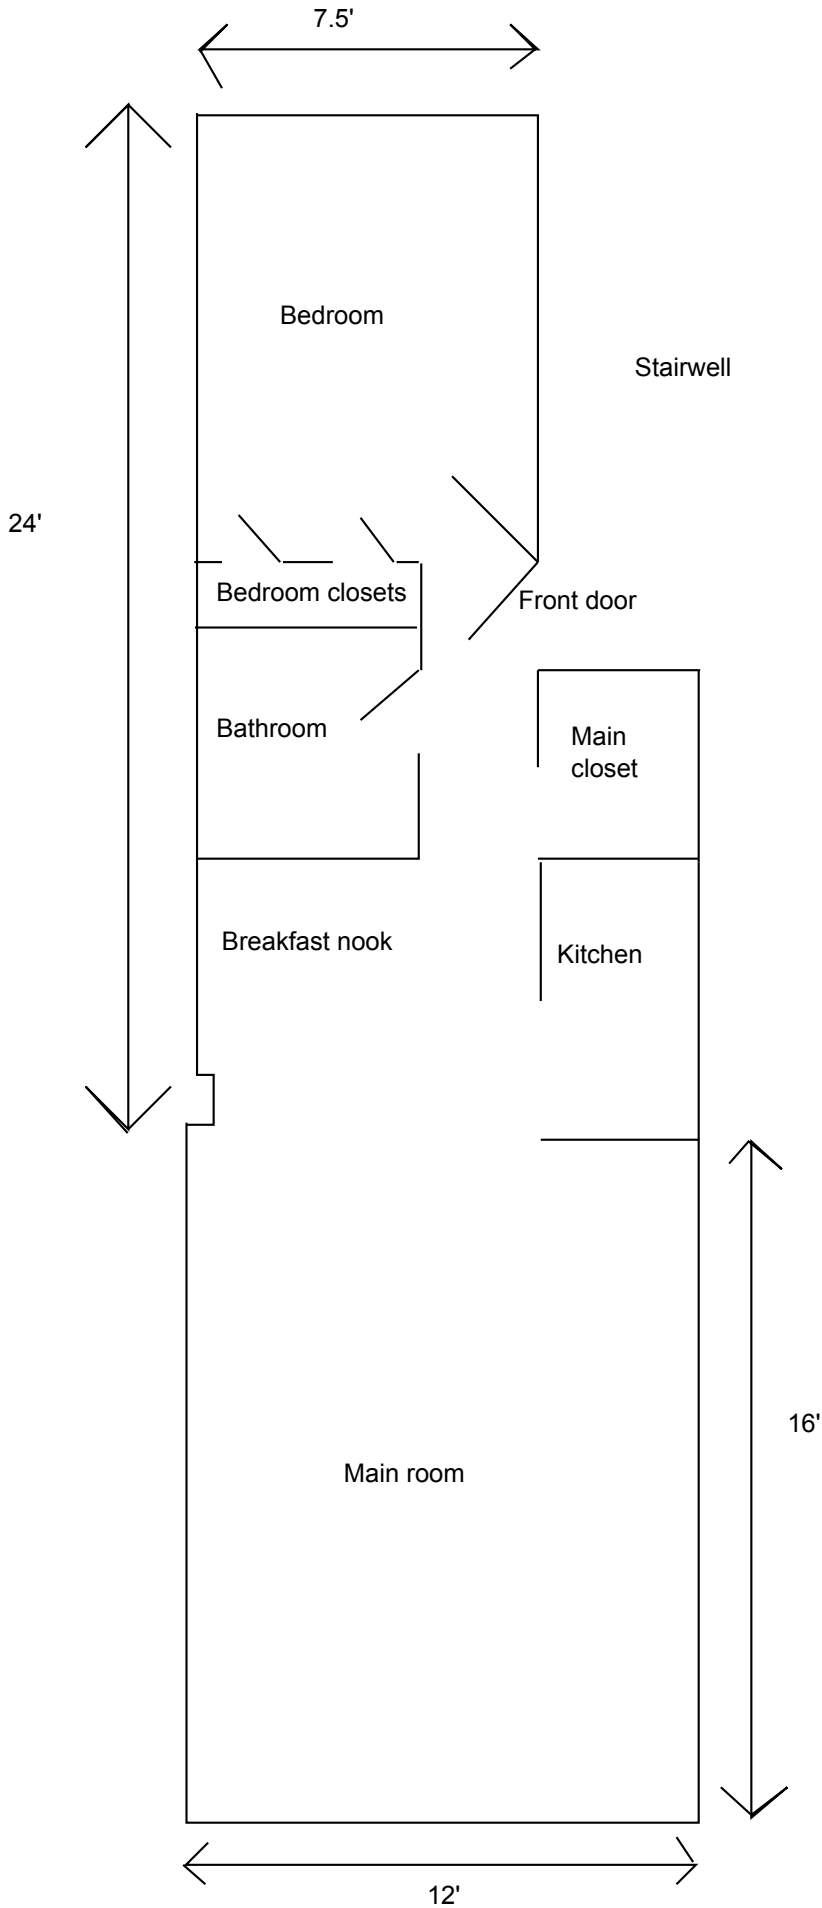

# Tiny Fun House (North)

Roughly 420 sq. feet total

BC

BC: Bookcase

T.V.

Desk

C

C: Cabinet

L

L: Floor lamp

Futon

BT

BT: Bedside table

Table

Bed

Chair